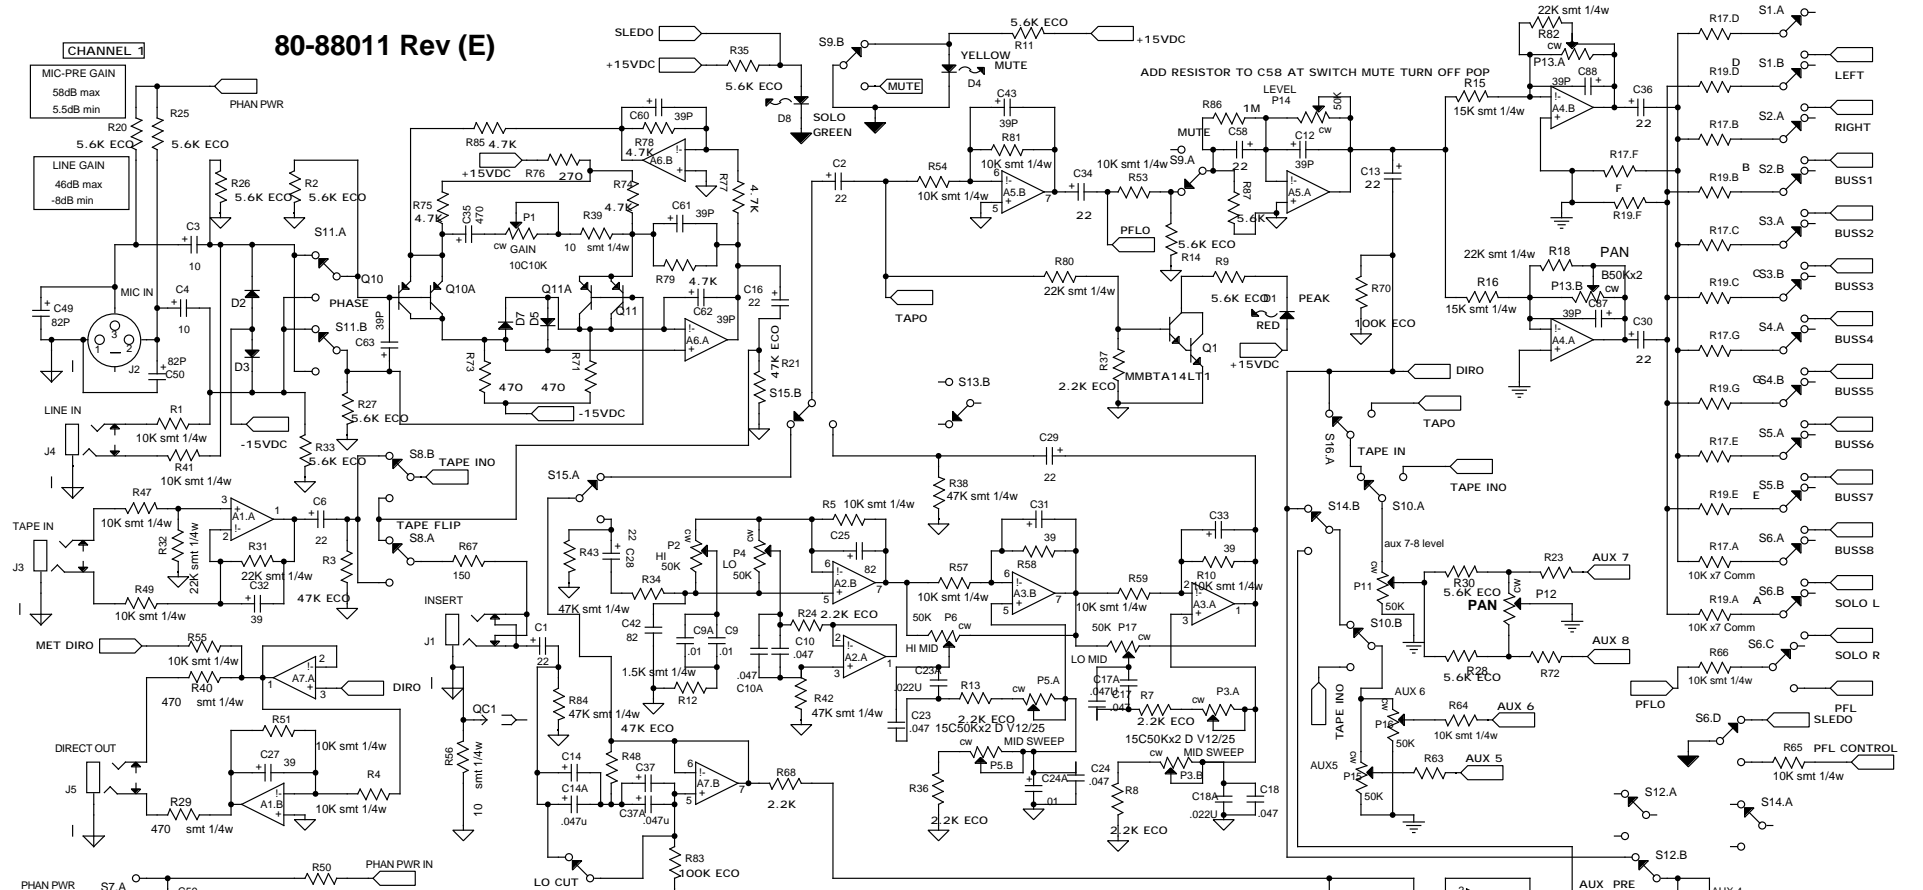

80-88011 Rev (E)

CARVIN

12340 World Trade Drive
San Diego, CA 92128
(858) 487-1600
FAX 487-6629

8BUSS STEREO
(CHANNEL)

DRAWN BY: **GEORGE DREYER** DATE: **1JAN99**

APPROVED: _____ DATE: _____

PCB NO: **30-88011** REV: **E**

ASSY. NO: **80-88011** REV: **E**

REVISED BY: **E.PETERSEN** DATE: **08AUG01**

- AUX 1 H3.A
- AUX 2 H3.B
- AUX 3 H3.C
- AUX 4 H3.D
- AUX 5 H5.A
- AUX 6 H5.B
- AUX 7 H5.C
- AUX 8 H5.D

- PHAN PWR IN H4.A
- PHAN PWR IN H4.B
- PHAN PWR IN H4.C
- PHAN PWR IN H4.D
- PHAN PWR IN H4.E
- PHAN PWR IN H4.F
- PHAN PWR IN H4.G
- PHAN PWR IN H4.H
- MET DIRO H6.H
- MET DIR1 H6.G
- MET DIR2 H6.F
- MET DIR3 H6.E
- MET DIR4 H6.D
- MET DIR5 H6.C
- MET DIR6 H6.B
- MET DIR7 H6.A